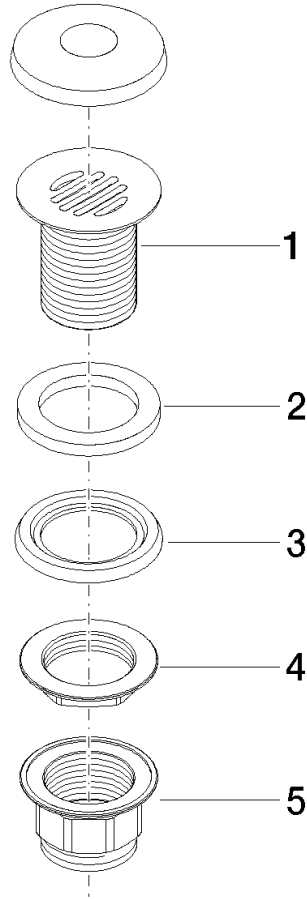

10 110 970

Fits: IMO, LULU, MADISON, MEM, TARA,
CL.1, LISSÉ, VAIA, META, CYO

	Brushed Platinum	10 110 970-06
	Chrome	10 110 970-00
	Platinum	10 110 970-08
	Durabress (23kt Gold)	10 110 970-09
	Dark Chrome	10 110 970-19
	Light Gold	10 110 970-26
	Brushed Light Gold	10 110 970-27
	Brushed Durabress (23kt Gold)	10 110 970-28
	Matte Black	10 110 970-33
	Brushed Bronze	10 110 970-42
	Brushed Champagne (22kt Gold)	10 110 970-46
	Champagne (22kt Gold)	10 110 970-47
	Brushed Chrome	10 110 970-93
	Brushed Dark Platinum	10 110 970-99

Grated waste 1 1/4" - Brushed Platinum

IMO

10 110 970

Only suitable for sinks without an overflow.

10 110 970

10 110 970

Parts for other finishes can be found here: [Chrome](#)

Spare parts list

No.	Item Number	Name	Quantity used	Delivery time
1	09 11 01 025-06	cup	1	10
2	09 14 05 039 90	seal	1	2
3	09 14 03 025 90	seal	1	2
4	09 23 10 017 90	nut	1	2
5	09 23 10 020-06	nut	1	10