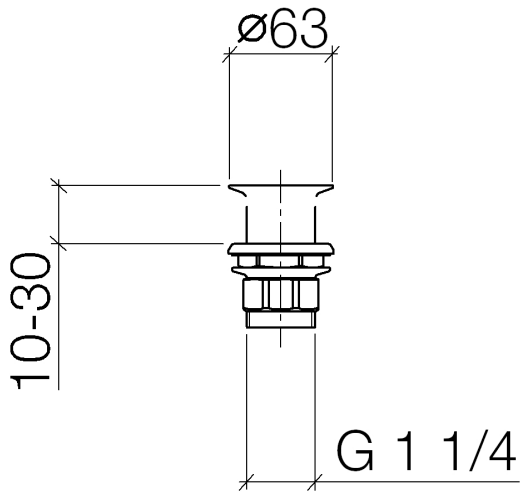

10 110 970

Fits: IMO, LULU, MADISON, MEM, TARA,
CL.1, LISSÉ, VAIA, META, CYO

	Brushed Platinum	10 110 970-06
	Chrome	10 110 970-00
	Platinum	10 110 970-08
	Durabress (23kt Gold)	10 110 970-09
	Dark Chrome	10 110 970-19
	Light Gold	10 110 970-26
	Brushed Light Gold	10 110 970-27
	Brushed Durabress (23kt Gold)	10 110 970-28
	Matte Black	10 110 970-33
	Brushed Bronze	10 110 970-42
	Brushed Champagne (22kt Gold)	10 110 970-46
	Champagne (22kt Gold)	10 110 970-47
	Brushed Chrome	10 110 970-93
	Brushed Dark Platinum	10 110 970-99

Grated waste 1 1/4" - Brushed Platinum

IMO

10 110 970

Only suitable for sinks without an overflow.

10 110 970

10 110 970

Parts for other finishes can be found here: [Chrome](#)

Spare parts list

No.	Item Number	Name	Quantity used	Delivery time
1	09 11 01 025-06	cup	1	10
2	09 14 05 039 90	seal	1	2
3	09 14 03 025 90	seal	1	2
4	09 23 10 017 90	nut	1	2
5	09 23 10 020-06	nut	1	10